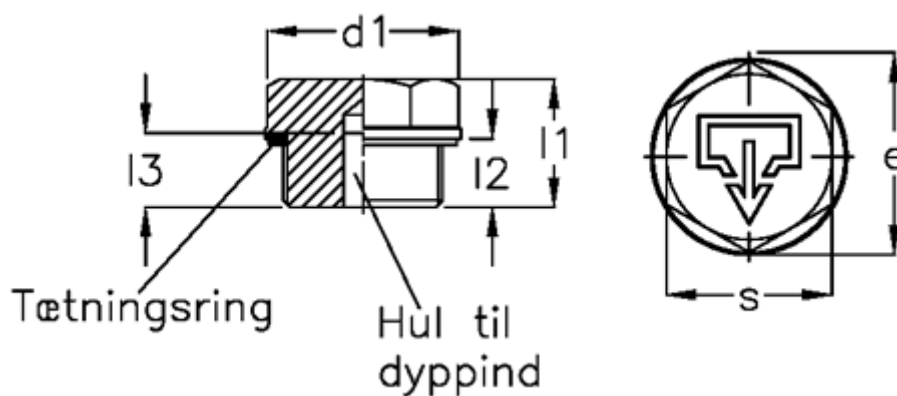

Article number: 20247558

Description: E+G

Threaded plug GN 742-32-G3/4-AS-1

Measures

$d1 = 32$

$d2 = G3/4$

$d4 = M5$

$e = 31.2$

$l1 = 17.0$

$l2 = 9.0$

$s = 27$